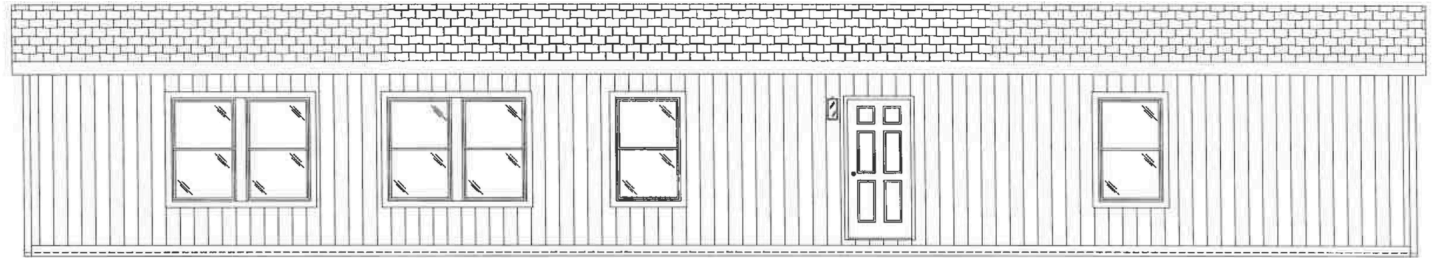

**THE COLUMBIA RIVER
SERIES**

**The Columbia River
1009**

15' x 66'

DIMENSIONS

990 sf

LIVING SPACE

3

BEDROOMS

2

BATHROOMS

OVERVIEW

15' Single Wide 3
Bedroom Home for
Sale

Heritage Home Center

(425) 353-5464

or **Request Firm Quote**

EMAIL US

02 FRONT ELEVATION

FRONT SIDEWALL